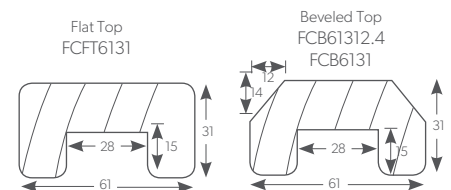

Fence Capping

Code	Lengths	Size	Pack Size	Price / LM
FCB61312.4	2.4	61 x 31mm	130	$3.96/lm
FCB6131	Random	61 x 31mm	130	$3.96/lm
FCF6131	Random	61 x 31mm	130	$3.96/lm